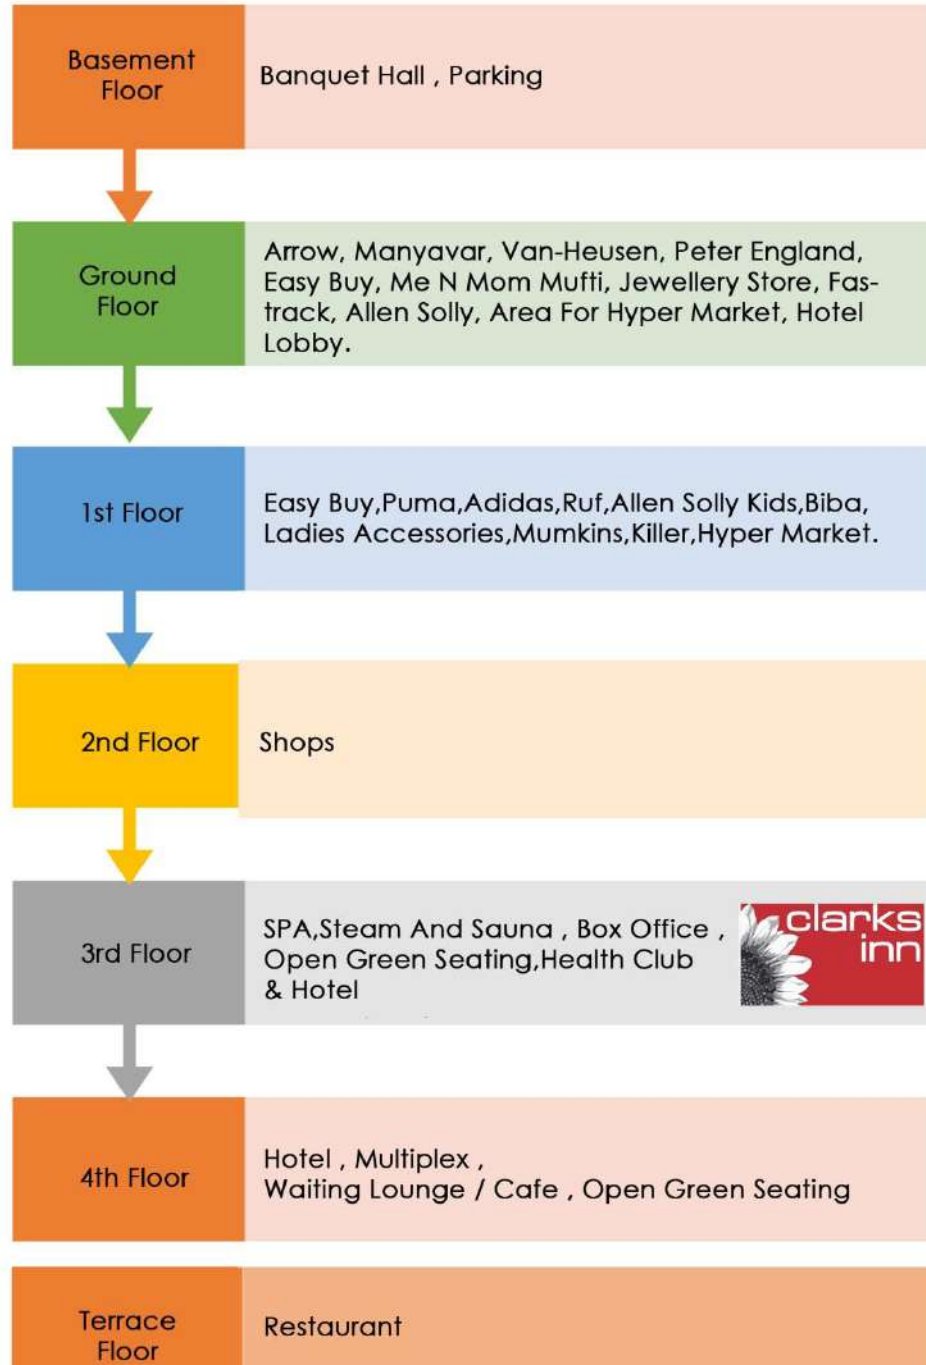

Hyper
Mart

Fashion
Anchors

Screen
Multiplex

Family
Entertainment
Centre

Counter
Food Court

Restaurants
& Lounge

Banquet
& Hotel

Car
Parking

In collaboration with

Group of hotels

COVENT COURT

(National Highway 75, Ramna, Madhya Pradesh 485441)

Zoning & Brand Mix

- | | | |
|--|---|--|
| BANQUET HALL | KITCHEN | BASEMENT PARKING |
| STAIRCASE CORE | STORE | RAMP |

BASEMENT FLOOR PLAN

STAIRCASE CORE RAMP

- | | | | | | |
|-------|-----------------|------------|---------------|-----------------------|-------------|
| ARROW | MANYAVAR | VAN HEUSEN | PETER ENGLAND | EASY BUY | ME N MOM |
| MUFTI | JEWELLERY STORE | FASTRACK | ALLEN SOLLY | AREA FOR HYPER MARKET | HOTEL LOBBY |

GROUND FLOOR PLAN

- | | | | | | |
|---|--|---|---|--|--|
|  EASY BUY |  PUMA |  ADIDAS |  RUF |  ALLEN SOLLY KIDS |  STAIRCASE CORE |
|  BIBA |  LADIES ACCESSORIES |  MUMKINS |  KILLER |  HYPER MARKET | |