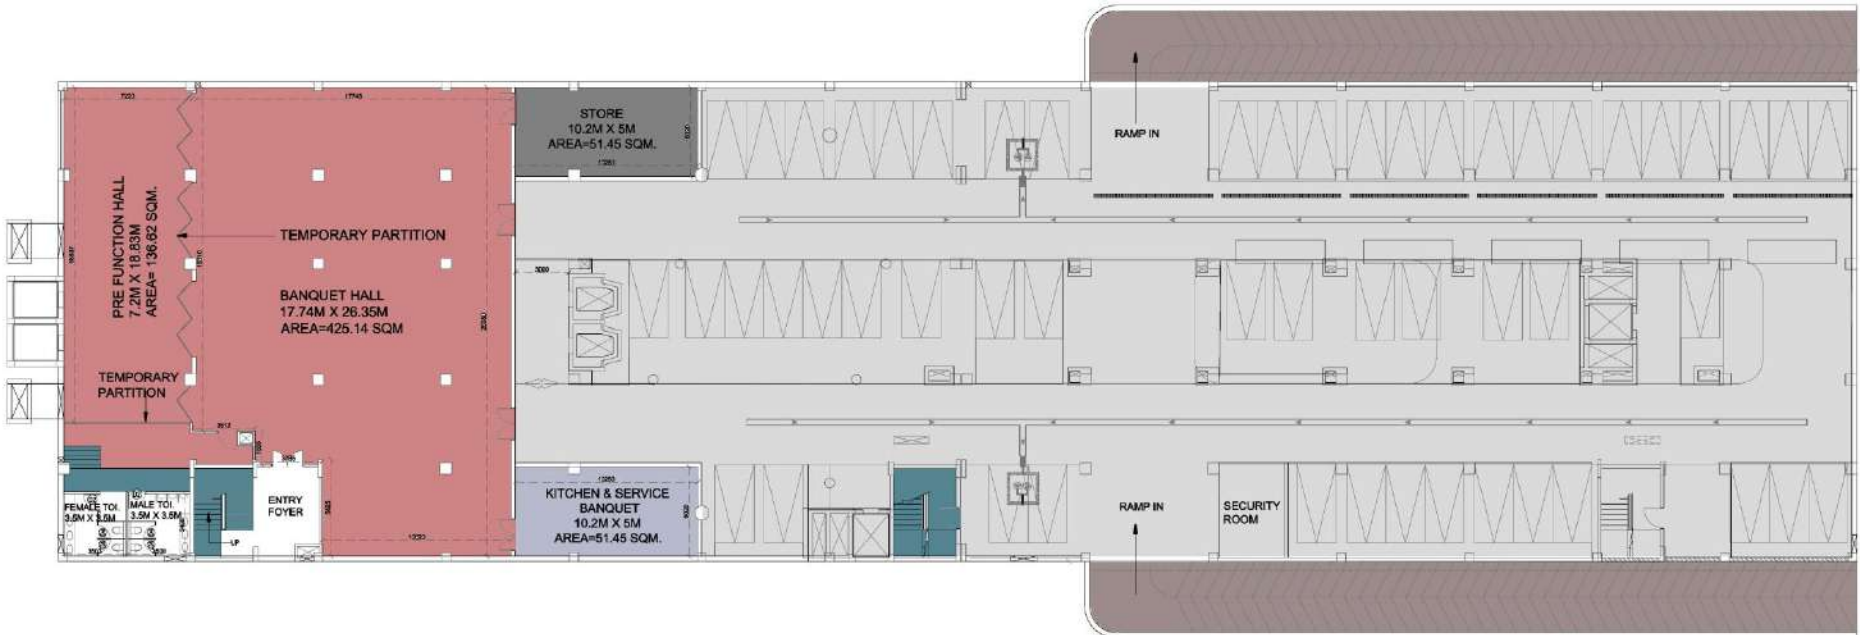

In collaboration with

Group of hotels

COVENT COURT

(National Highway 75, Ramna, Madhya Pradesh 485441)

Zoning & Brand Mix

- | | | |
|--|---|--|
| BANQUET HALL | KITCHEN | BASEMENT PARKING |
| STAIRCASE CORE | STORE | RAMP |

FIRST FLOOR PLAN

SHOPS

STAIRCASE CORE

TOILETS

SECOND FLOOR PLAN

- | | | | | | |
|---|--|--|---|--|---|
|  HOTEL AREA |  HOTEL CIRCULATION |  SPA, STEAM & SAUNA |  TOILETS |  BOX OFFICE |  SWIMMING POOL |
|  CAFETERIA |  OPEN GREEN SEATING |  HEALTH CLUB |  KITCHEN |  STAIRCASE CORE |  CIRCULATION |

THIRD FLOOR PLAN

- HOTEL AREA
- HOTEL CIRCULATION
- TOILETS
- MULTIPLEX
- WAITING LOUNGE/CAFE
- OPEN GREEN SEATING
- KITCHEN
- STAIRCASE CORE

FOURTH FLOOR PLAN

- RESTAURANT
- STAIRCASE CORE
- MULTIPLEX
- CIRCULATION

TERRACE FLOOR PLAN